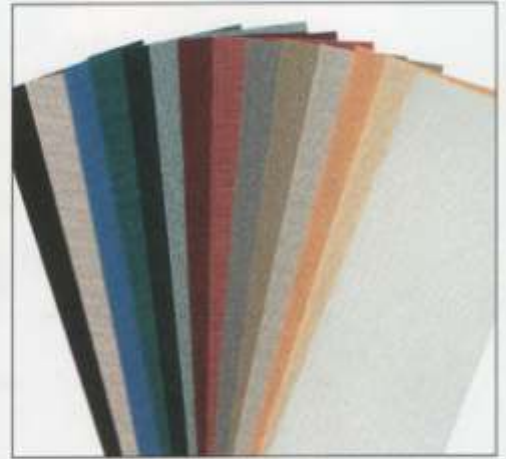

Awnings

Sail Shades

Folding Arm Awnings

vistaweave

shade by design

colourful view

Contemporary colours for shade with style

Vistaweave is available in a wide range of attractive colours and patterns designed to add character and style to your home or business. You can co-ordinate exteriors by mixing and matching the patterns or plain colours to complement or contrast with external colour schemes. The result is a total decorator look that transforms even the most ordinary facade into something truly stylish.